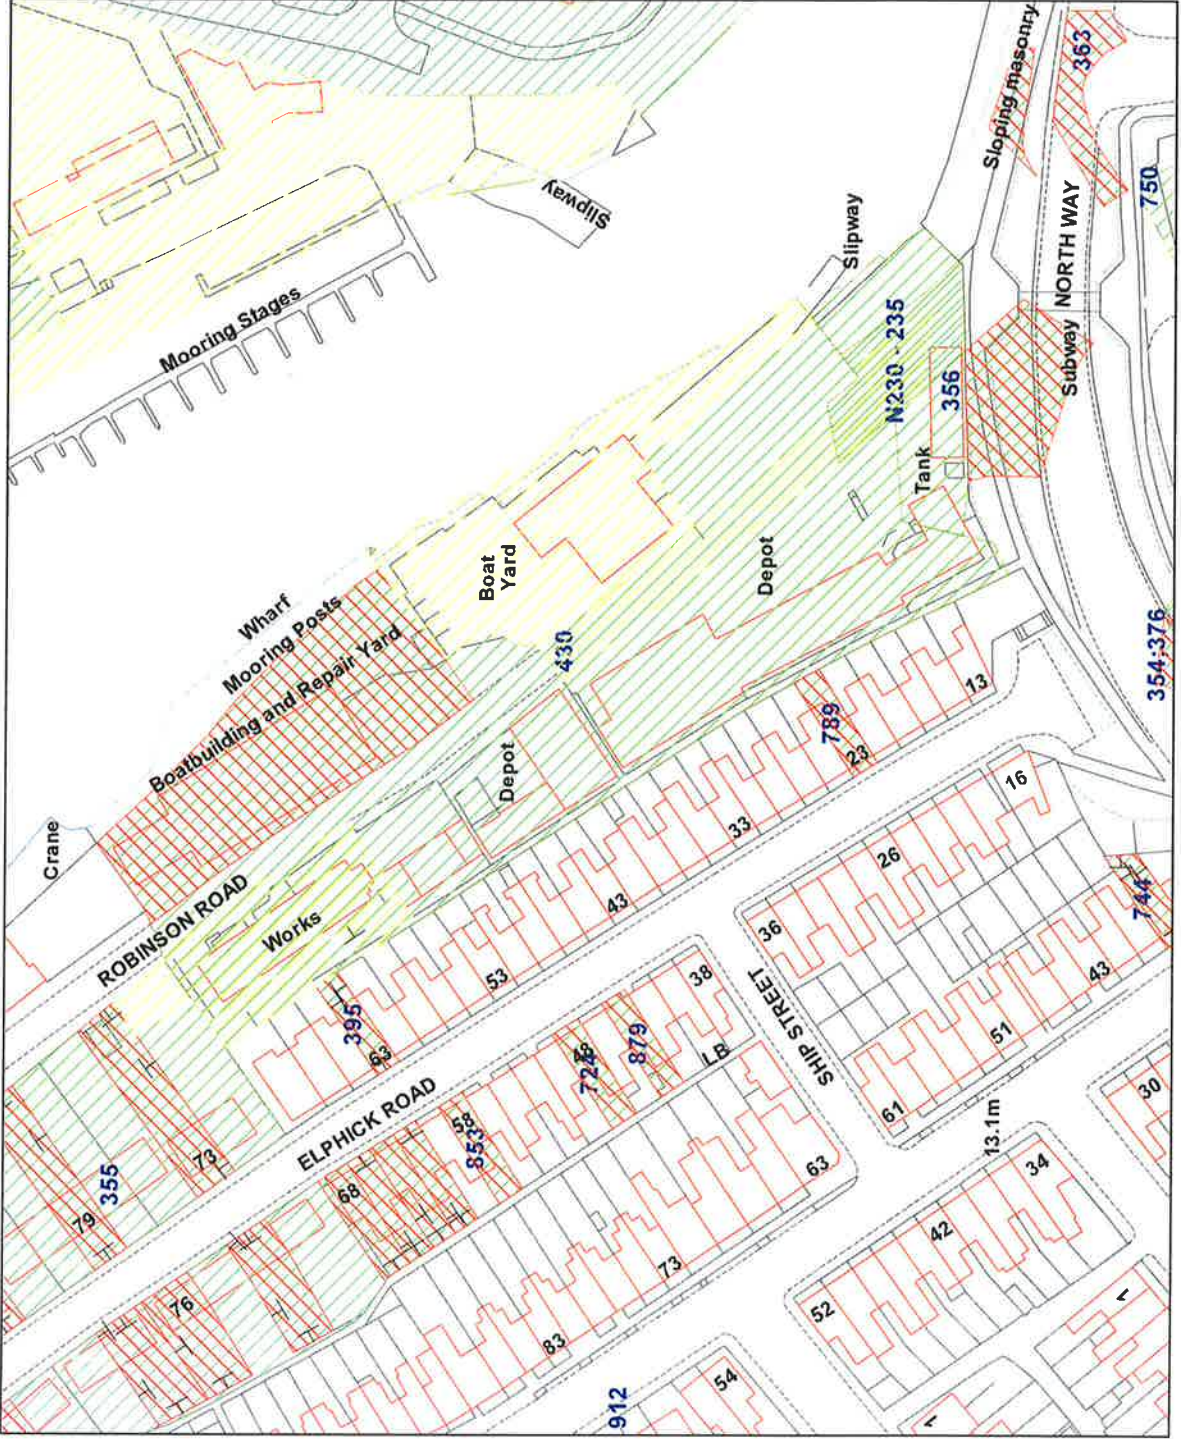

GIS by ESRI (UK)

Appendix A

Robinson Road Depot

Legend

Scale : 1:1250

Organisation	LDC
Department	Property & Facilities Shared Service
Comments	Retained Area (Green) Leased Area
Date	10 June 2018
SLA Number	

Reproduced from the Ordnance Survey map with the permission of the Controller of Her Majesty's Stationery Office © Crown Copyright 2000. Unauthorised reproduction infringes Crown Copyright and may lead to prosecution or civil proceedings.